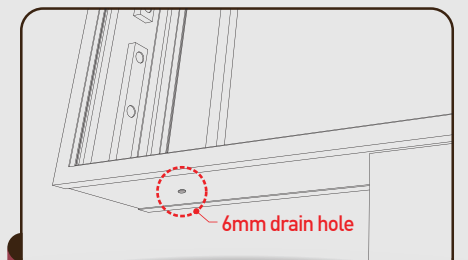

Predrilled 6mm drain holes on bottom