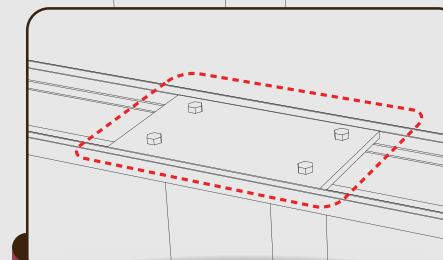

Additional fixing base plate welded in the bottom of frame for reinforcement