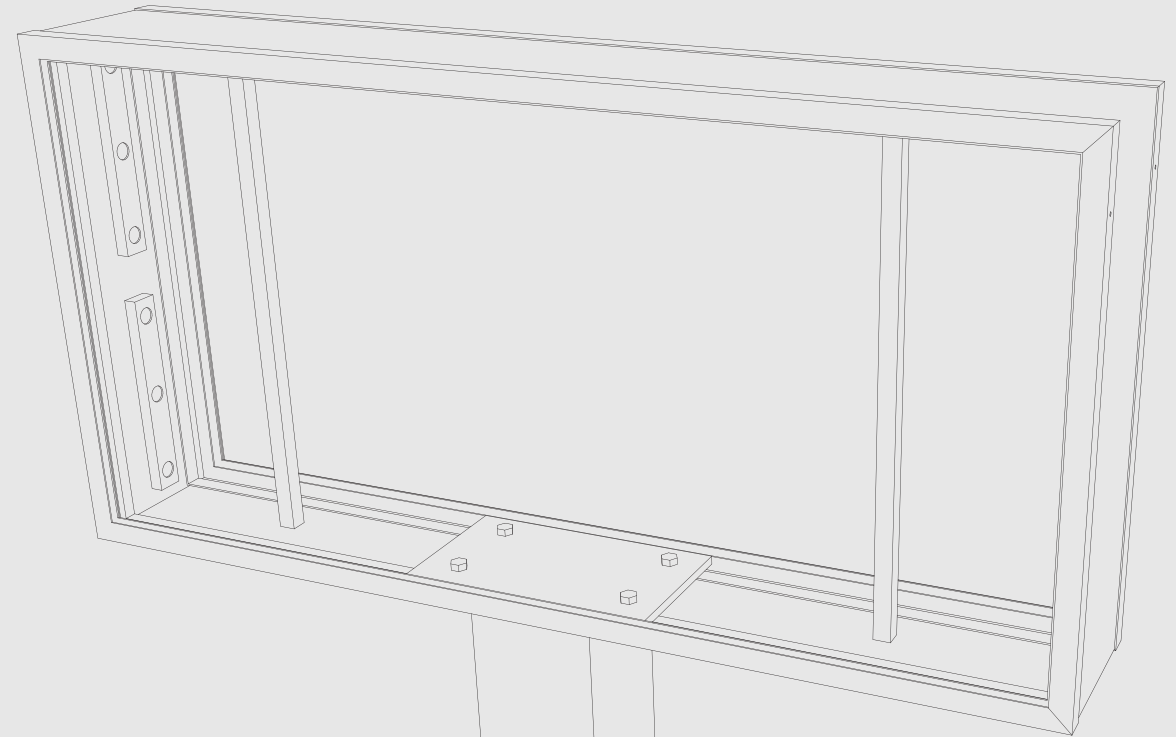

Installation_Freestanding type

"TOP & BOTTOM" indicative stickers on the inside