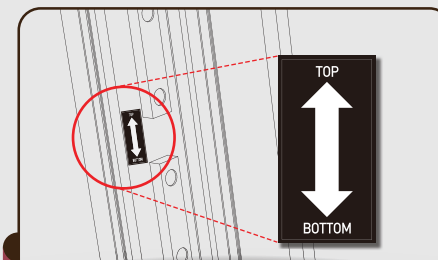

Installation_Freestanding type

"TOP & BOTTOM" indicative stickers on the inside