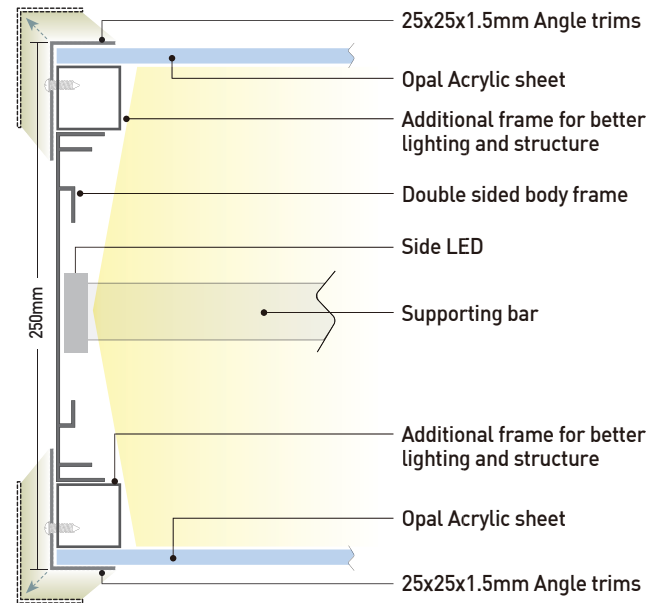

SA 147 DS AC LED SQ FR 250

This Acrylic face Lightbox is..

- ✓ Type   Double sided
- ✓ Where to fix   Freestanding
                           Post size : Max 200mm
- ✓ Lighting source LED Lighting
- ✓ Cover size   25mm trims
- ✓ Colour   White or Black (Others cost extra)

- Price do not include acrylic sheets
- Price do not include packaging and Delivery