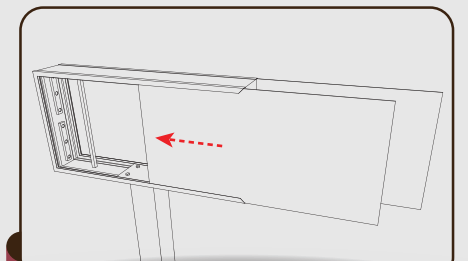

## Installation\_Freestanding type

"TOP & BOTTOM" indicative stickers on the inside

Additional fixing base plate welded in the bottom of frame for reinforcement

Predrilled 6mm drain holes on bottom

Remove screw from angle trims to insert acrylic

Remove angle trims from lightbox

Insert Acrylic face into body frame